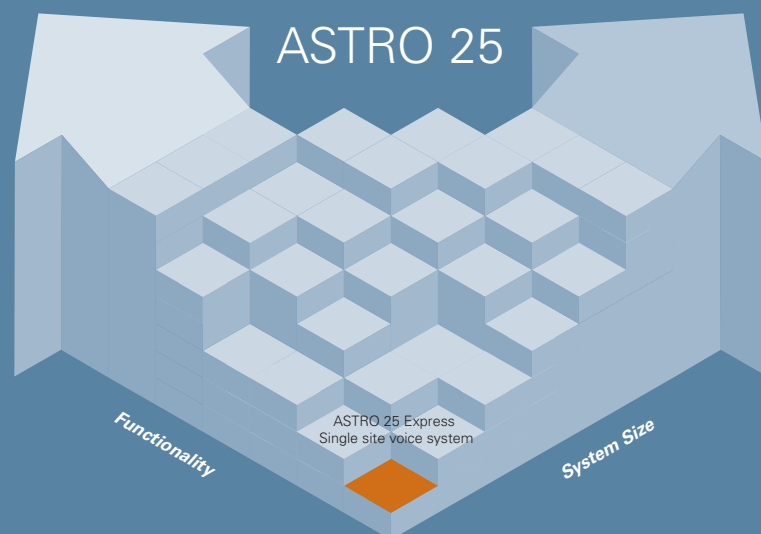

Affordable, Reliable Project 25

Standards based communications means interoperability

Project 25 (P25) is a Land Mobile Radio standard that has been adopted by the Department of Homeland Security and a growing number of government organizations worldwide as the standard for interoperable communications.

ASTRO 25 is the most widely used Project 25 mission critical voice and data (IV&D) communication system for public safety agencies with over 200 systems installed worldwide and approximately a million radio users. These networks provide:

- Mission critical voice and data requirements for day-to-day and emergency response operations
- Uncompromising real-world performance and legendary Motorola reliability
- An evolutionary solution with practical innovations and performance-driven capabilities

Sized right for your organization

ASTRO 25 provides mission critical communication requirements to multiple organizations. From interoperability with statewide or regional networks to dedicated single site communication systems, Motorola can offer a scalable solution that is just right for your organization.

- Local government can receive the benefits of a Project 25 interoperable system
- On site prisons can have mission critical communications that interoperate with state & local public safety agencies
- Port security operations can provide enhanced safety and security with an onsite Project 25 system that meets Department of Homeland Security funding
- Public service agencies such as public works and parks & recreation can receive the benefits of a shared system with other agencies
- Universities can reap the benefits of enhanced campus security and interoperability with local public safety agencies